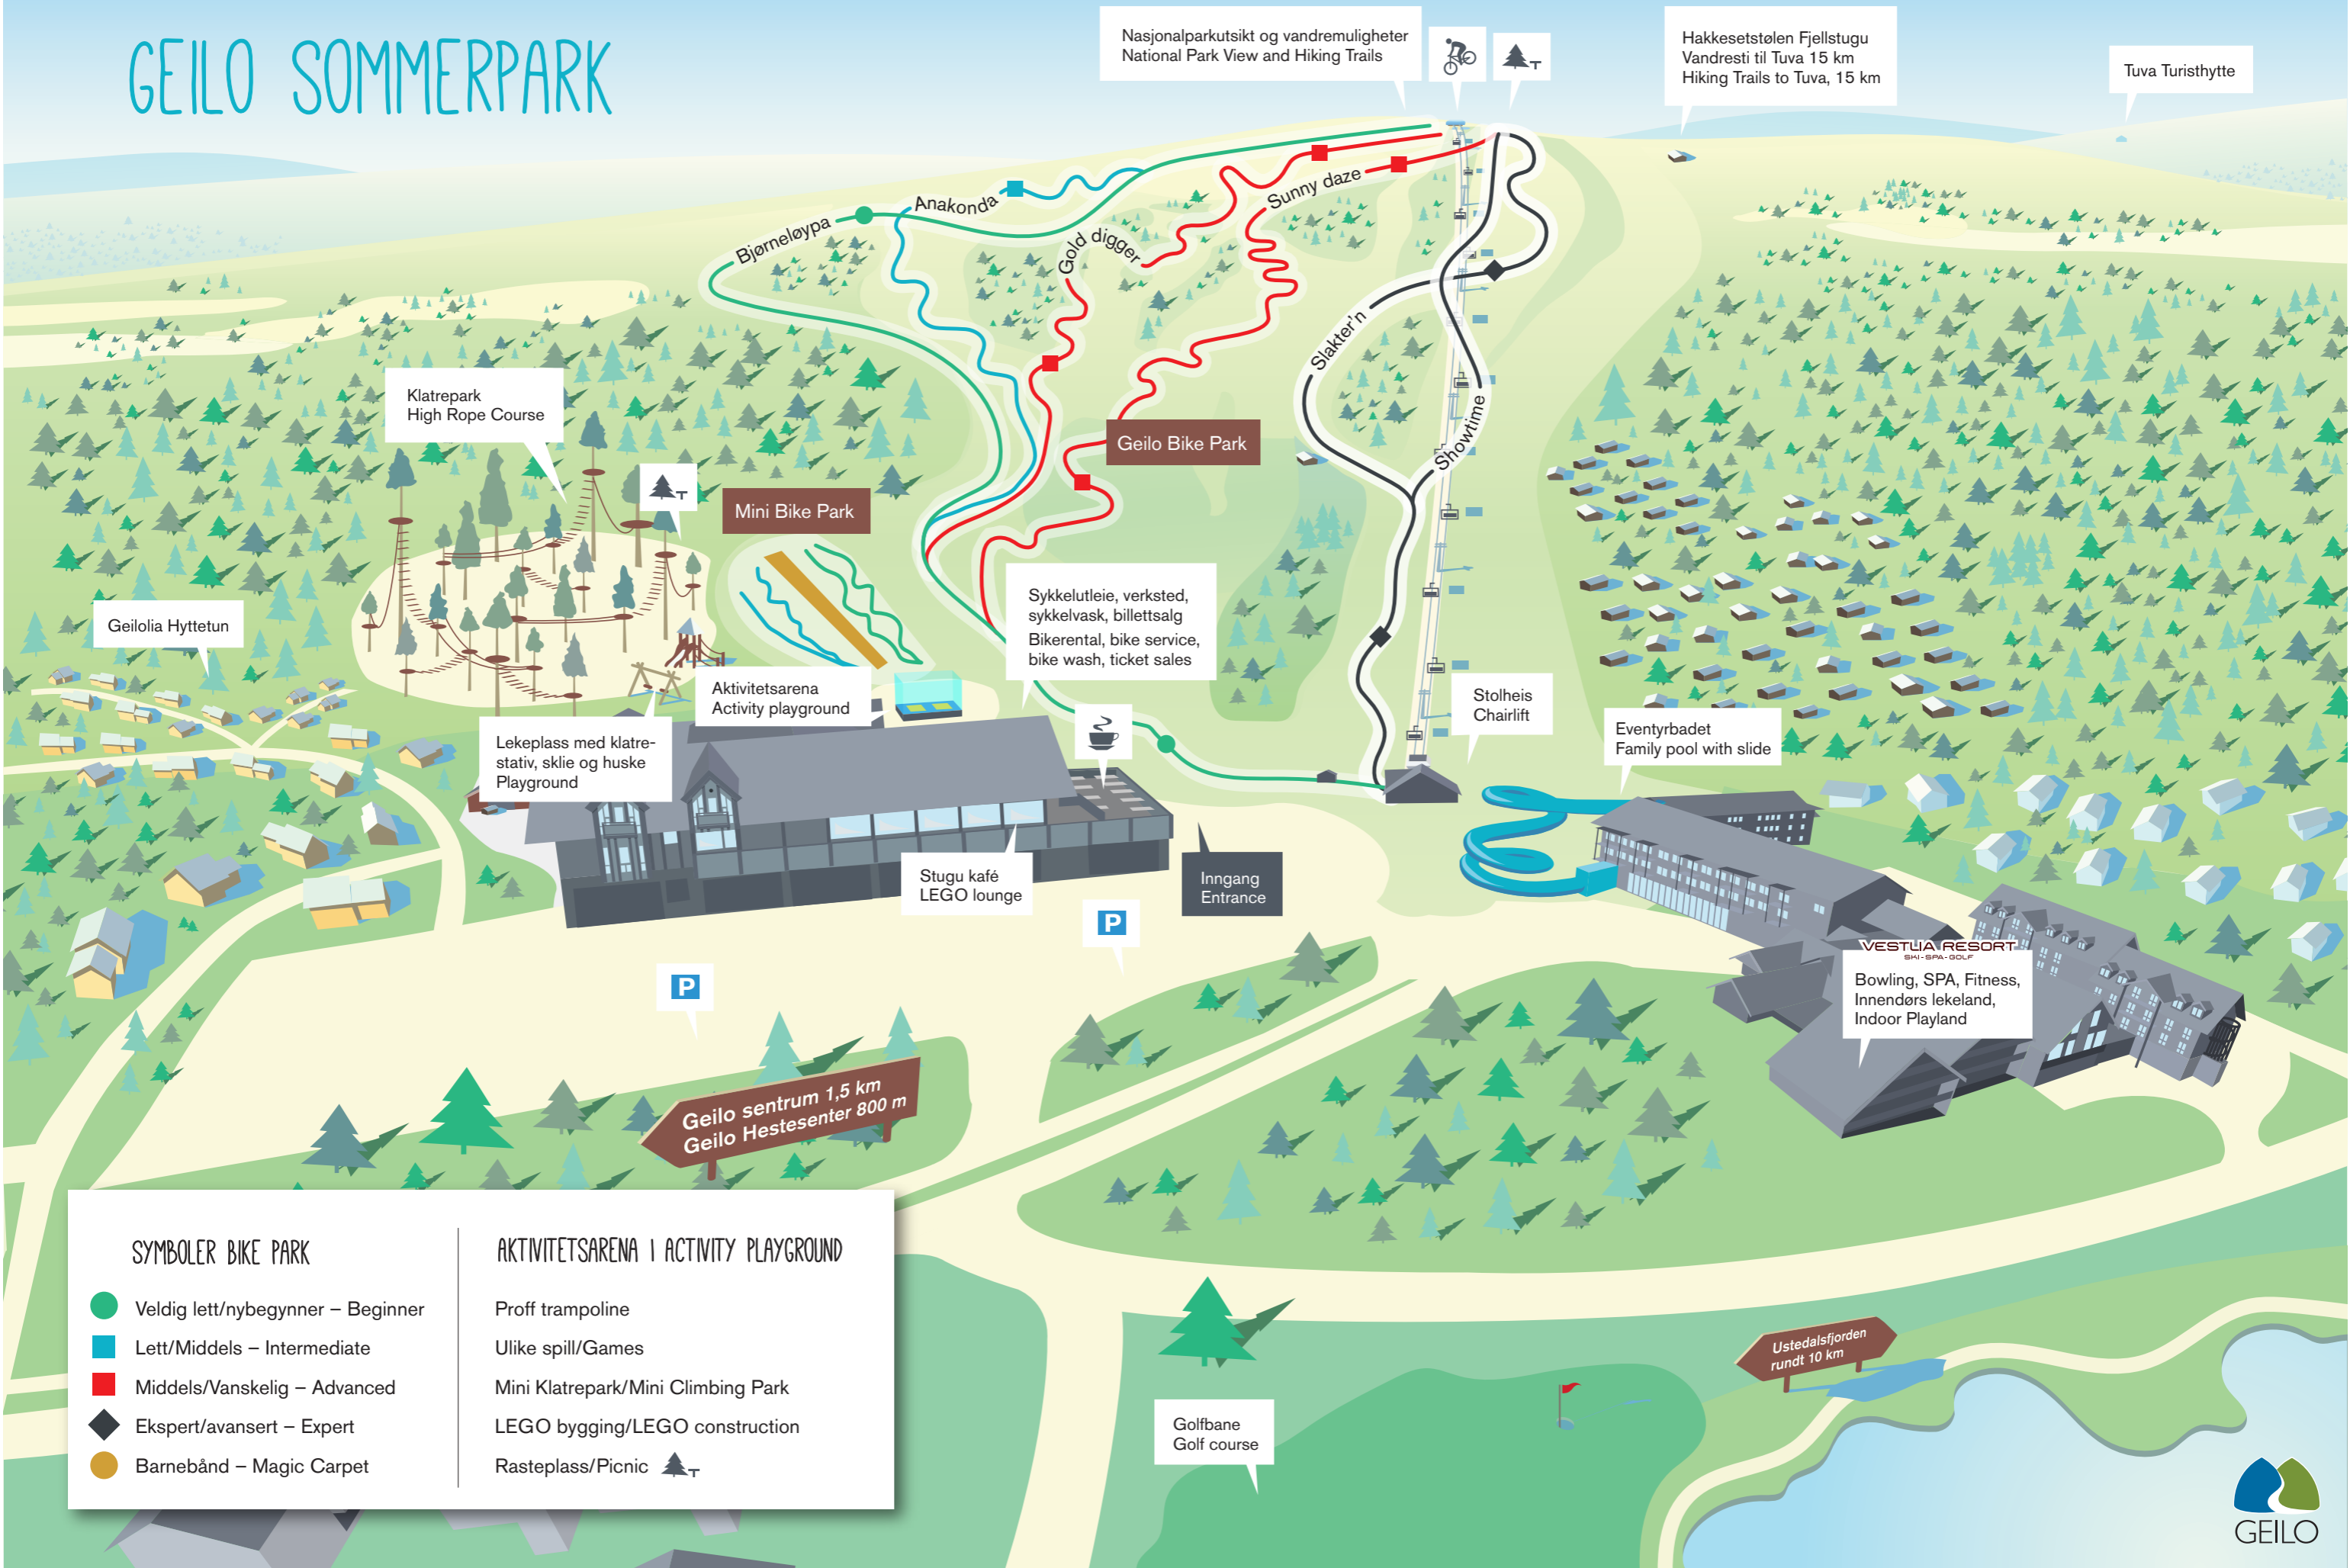

GEILO SOMMERPARK

Nasjonalparkutsikt og vandremuligheter
National Park View and Hiking Trails

Hakkesetstølen Fjellstugu
Vandresti til Tuva 15 km
Hiking Trails to Tuva, 15 km

Tuva Turisthytte

Klatrepark
High Rope Course

Stugu kafé
LEGO lounge

Inngang
Entrance

Stolheis
Chairlift

Eventyrbadet
Family pool with slide

VESTLIA RESORT
SKI · SPA · GOLF
Bowling, SPA, Fitness,
Innendørs lekeland,
Indoor Playland

Geilo sentrum 1,5 km
Geilo Hestesenter 800 m

GEILO HIGH ROPE COURSE

There is fun for the whole family in Geilo High Rope Course. Here you will find 31 different climbing elements such as trapezoids, ladders, tunnels, Tarzan slings, climbing nets and other exciting obstacles. Troll park is suitable for the youngest children and consists of 12 elements including a mini-zipline and swinging sticks.

NATIONALPARK VIEW

The Summer Chairlift is an ideal starting point for hiking in Hardangervidda Nationalpark. From the top there are fantastic views over Hallingskarvet, Hallingskarvet National park and Geilo. Feel free to ask our staff for hiking suggestions.