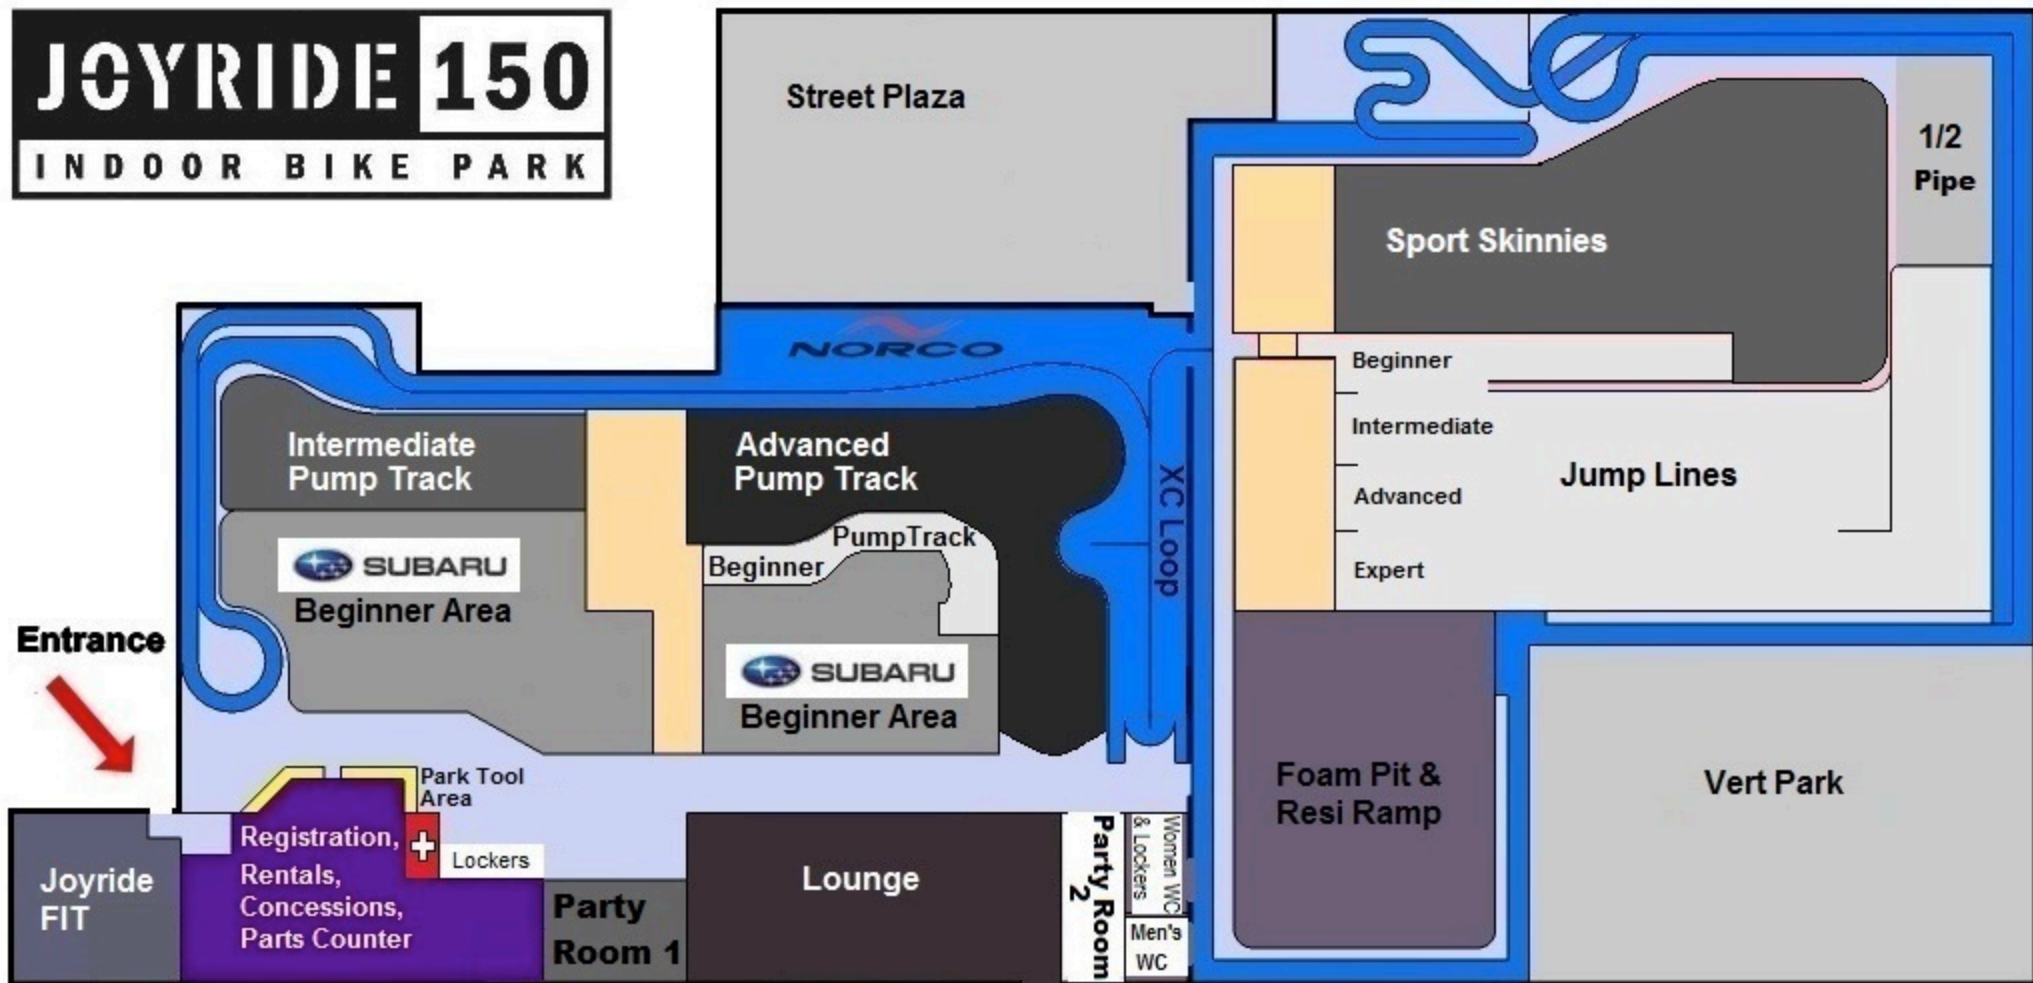

JOYRIDE 150

INDOOR BIKE PARK

Outdoor Dirt Jumps - SUMMER ONLY (Weather Permitting)