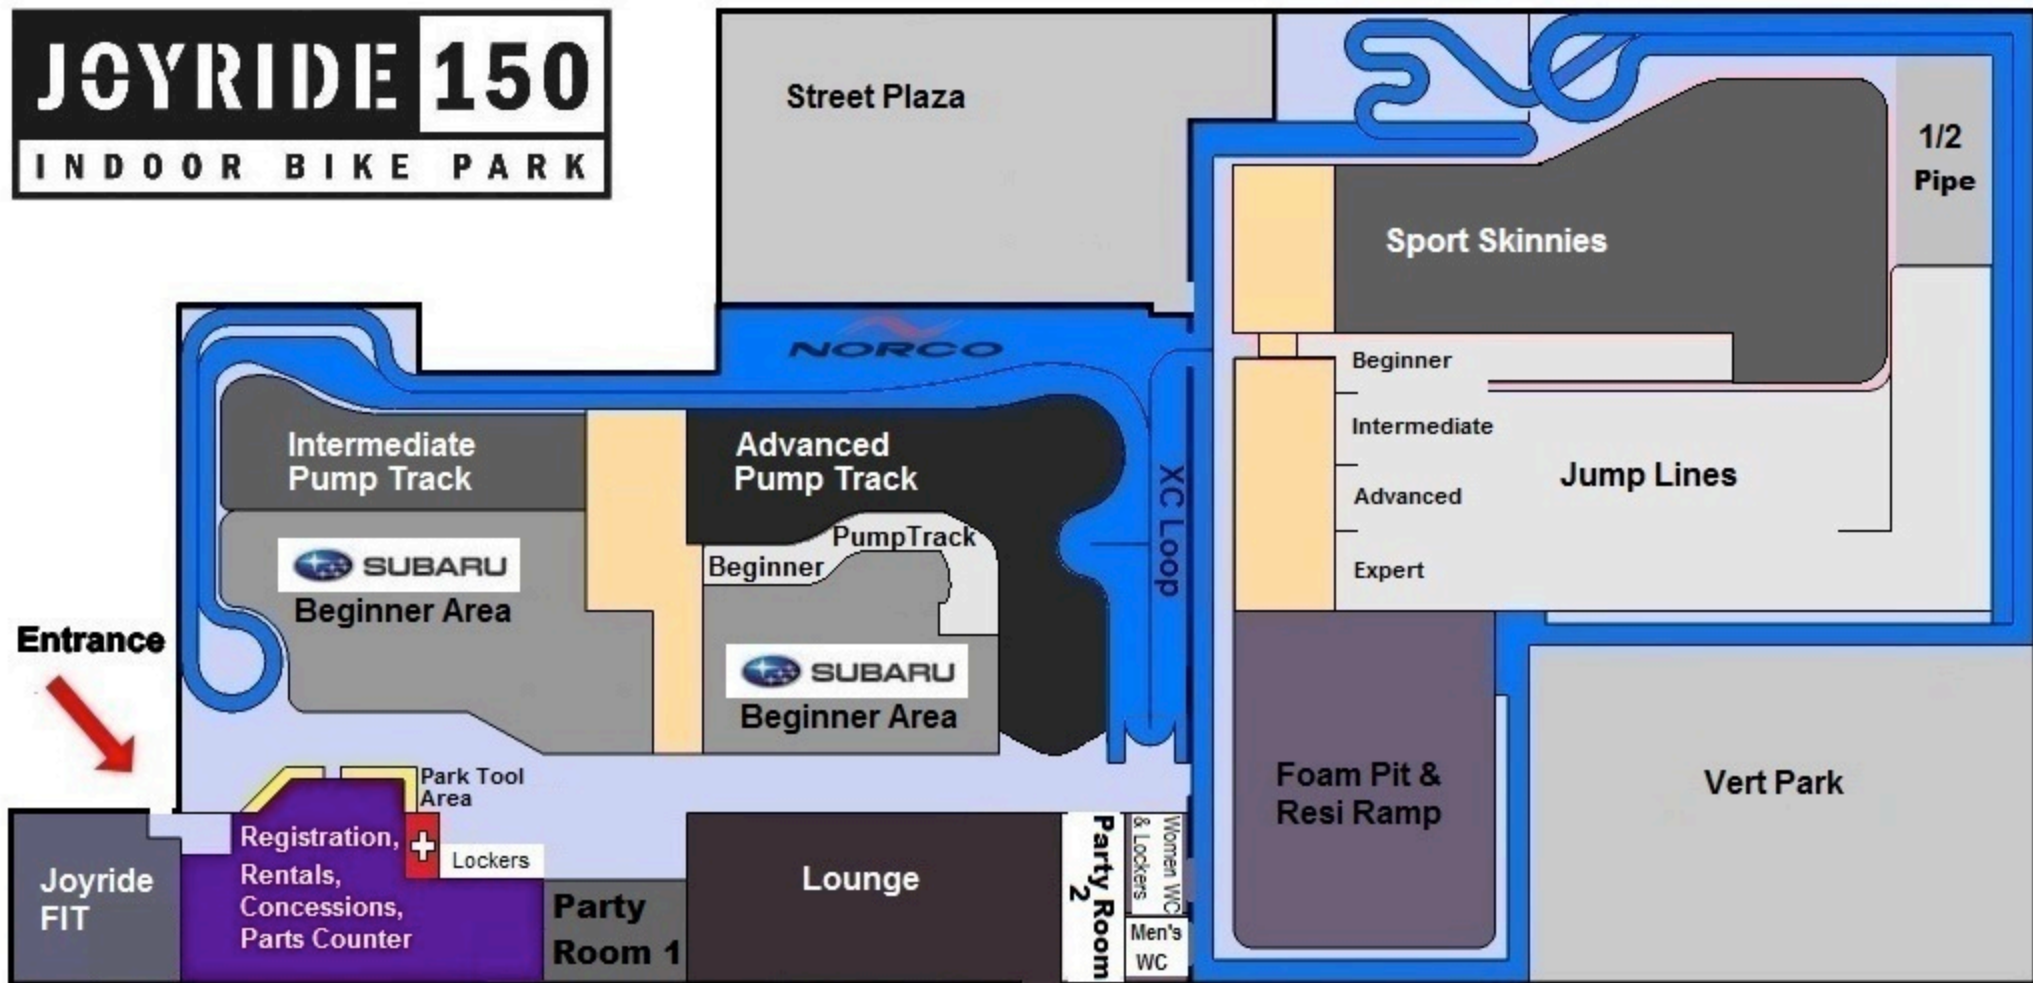

# JOYRIDE 150

INDOOR BIKE PARK

Outdoor Dirt Jumps - SUMMER ONLY (Weather Permitting)