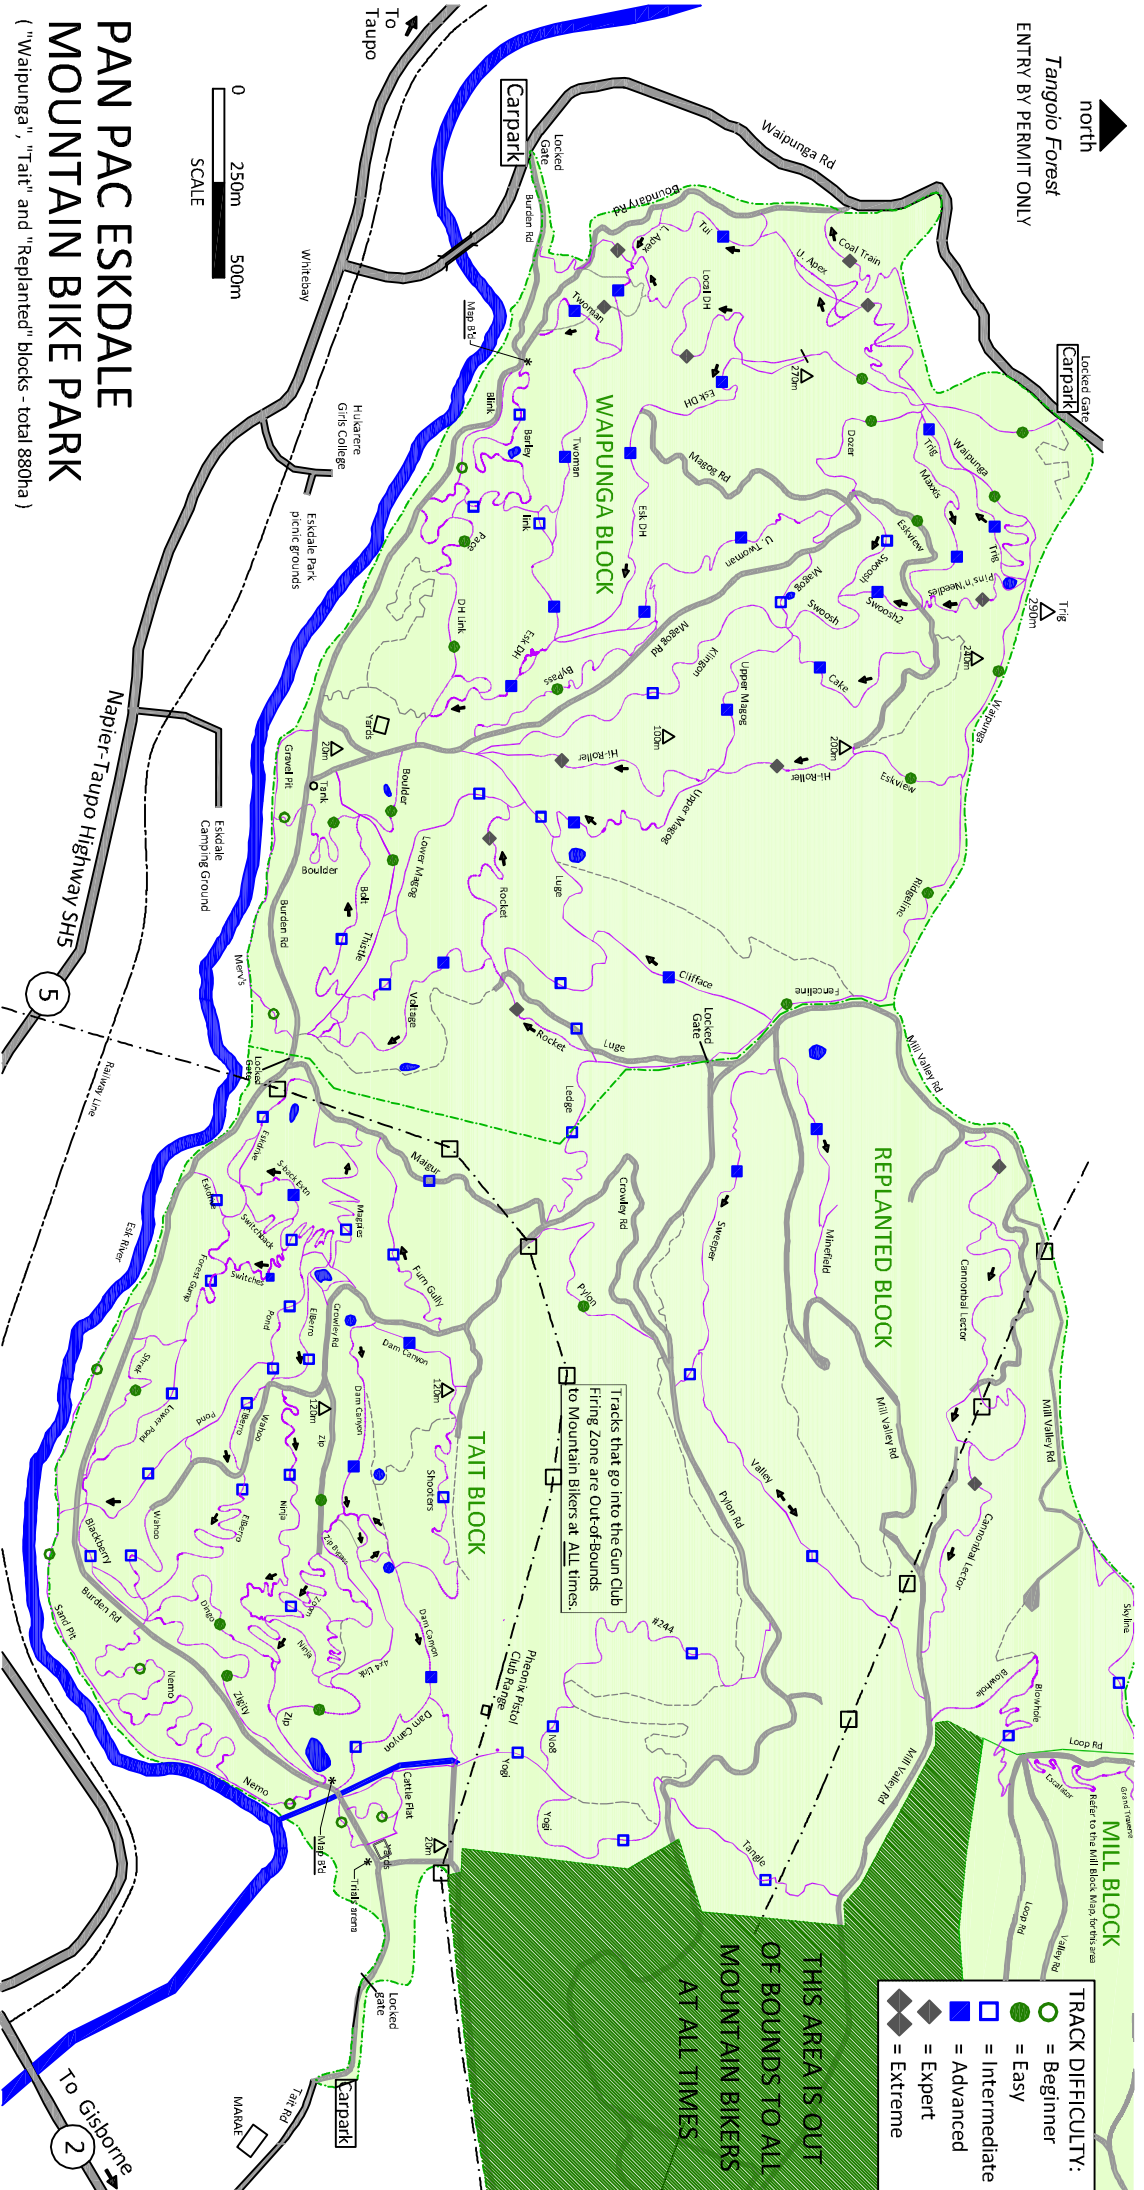

North  
Tangoio Forest  
ENTRY BY PERMIT ONLY

Trails that go into the Gun Club Firing Zone are Out-of-Bounds to Mountain Bikers at ALL times.

**TRACK DIFFICULTY:**

Green circle	= Beginner
Blue circle	= Easy
Blue square	= Intermediate
Blue diamond	= Advanced
Black diamond	= Expert
Black diamond with cross	= Extreme

**THIS AREA IS OUT OF BOUNDS TO ALL MOUNTAIN BIKERS AT ALL TIMES**

# PAN PAC ESKDALE MOUNTAIN BIKE PARK

("Waiunga", "Tait" and "Replanted" blocks - total 880ha)

**PAN PAC**  
PAN PAC FOREST PRODUCTS LIMITED

NB: All riders & runners must either be a current member of the HBMTBC, or have a valid "3 Week Visitors Permit" to access this privately owned, productive, working forest. (Trespasses will be prosecuted)